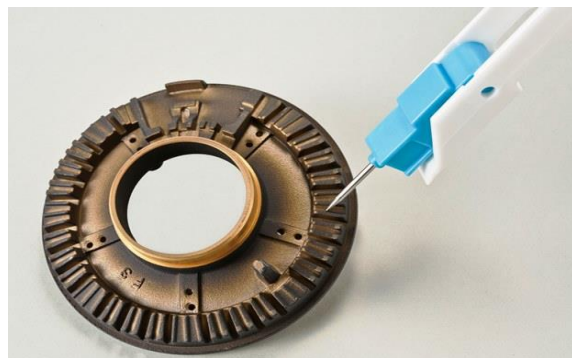

TILE BRUSH

NA67142

NA67530
Multi Purposes Brush

BRUSH CLEANER

NA5511
Telescopic Drain Outlet
Brush

NA55520
Multi Way Gas Brush

SPONGE & CLEANER

NA67870
Modular Bathroom Brush