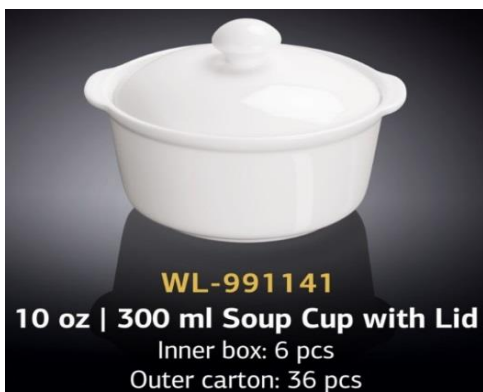

PORCELAIN WARE